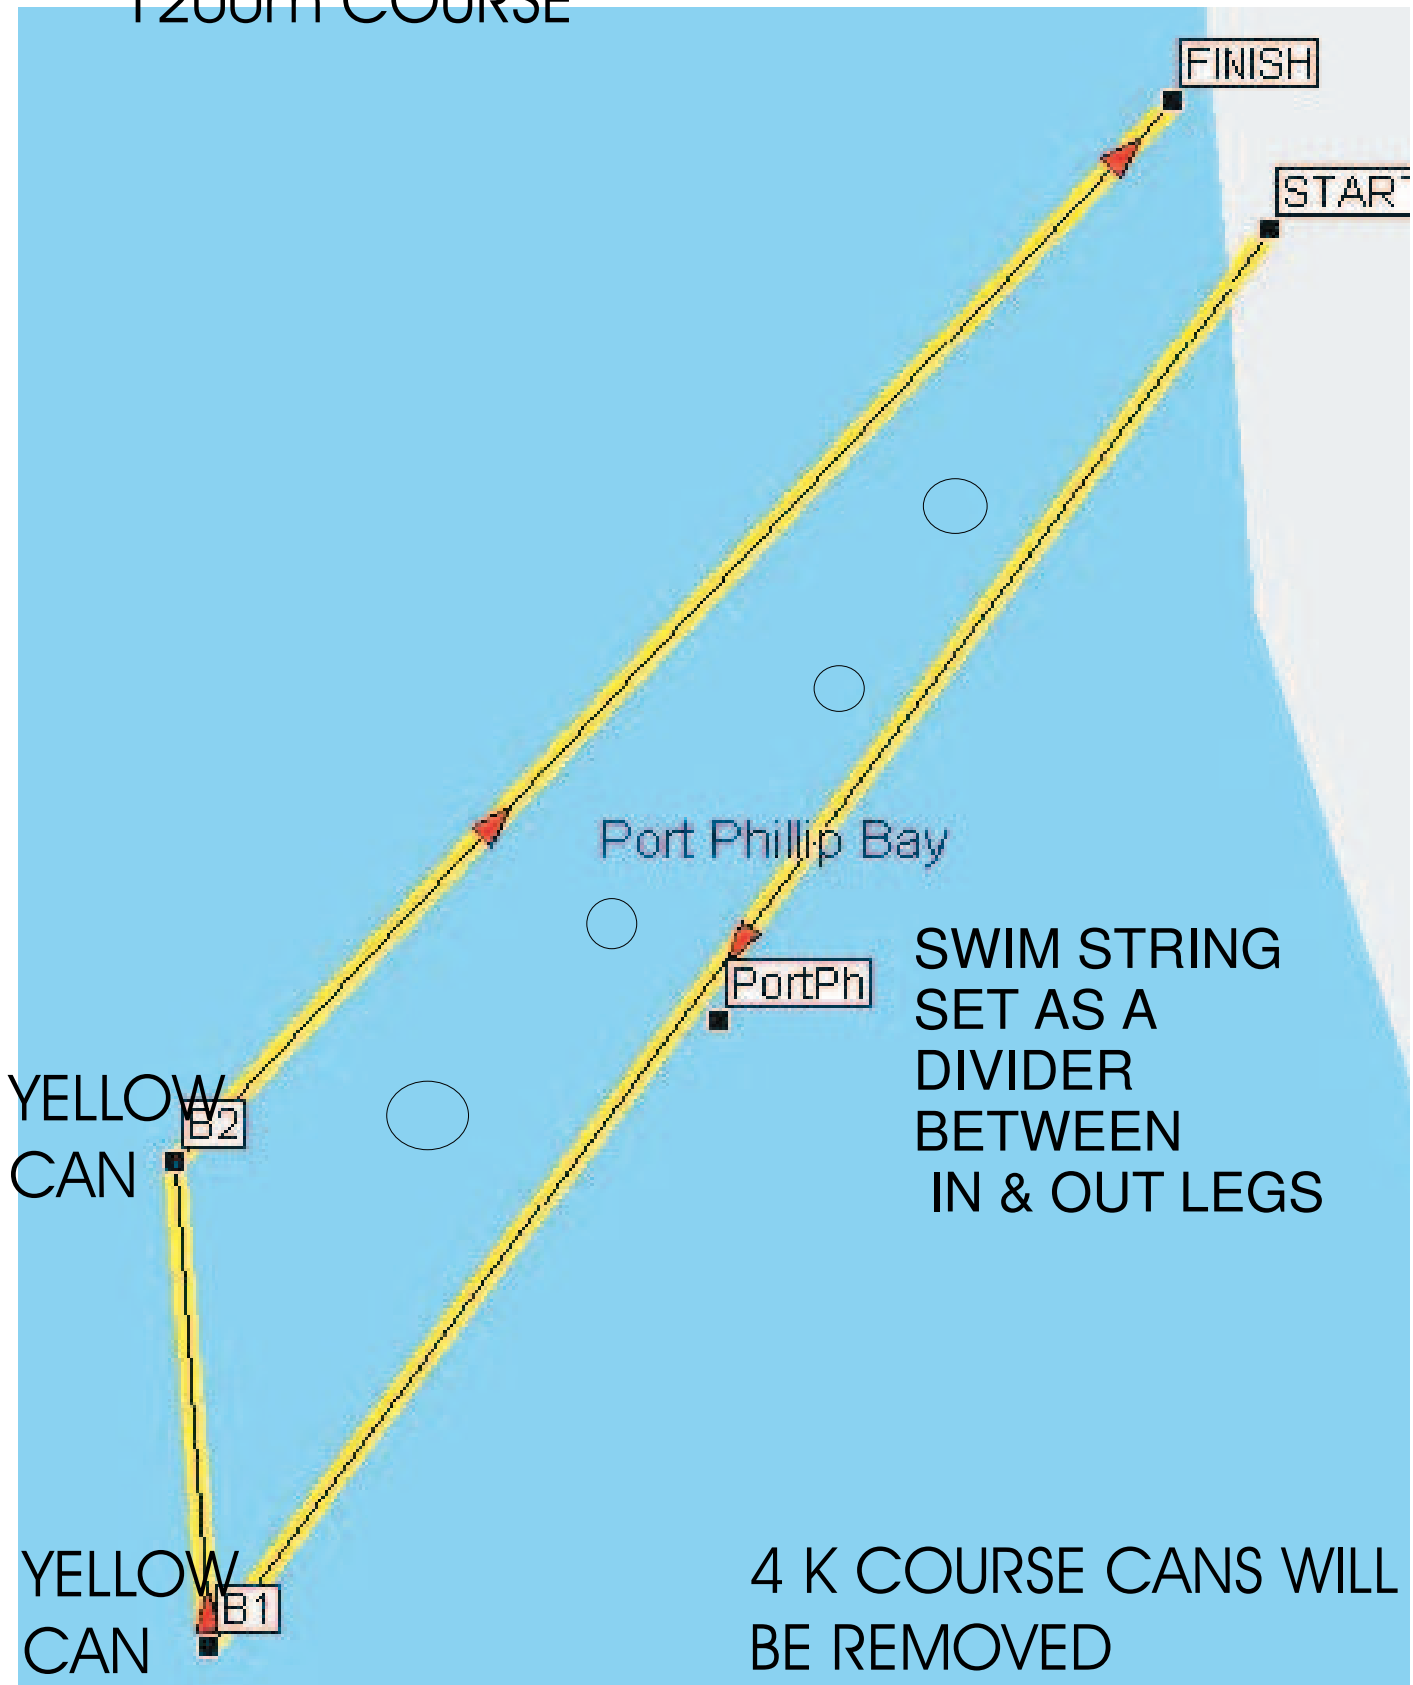

SWIM FOR YOUR LIFE 1200m

1200m COURSE

COURSE

START TO B1 THEN B2 THEN FINISH